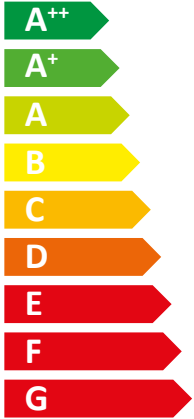

ENERG Y IJA
 енергия · ενέργεια IE IA

STIEBEL ELTRON WPL 09 ACS classic flex Set

55 °C

35 °C

A+

A++

52 dB

5 4 3 kW

WPL 09 ACS classic compact Set

A+

A

52 dB

- 4 kW
- 5 kW
- 4 kW

2015

811/2013

ENERG Y IJA
 енергия · ενέργεια IE IA

STIEBEL ELTRON

WPL 09 ACS classic
 compact plus Set

A+

A

Two icons of a house with sound waves. The top icon shows sound waves coming from the house, and the bottom icon shows sound waves entering the house. Below the bottom icon is the text "52 dB".

A legend box containing three entries: a dark blue square next to "4 kW", a medium blue square next to "5 kW", and a light blue square next to "4 kW".

2015

811/2013

ENERG
енергия · ενέργεια

STIEBEL ELTRON HSBC 200